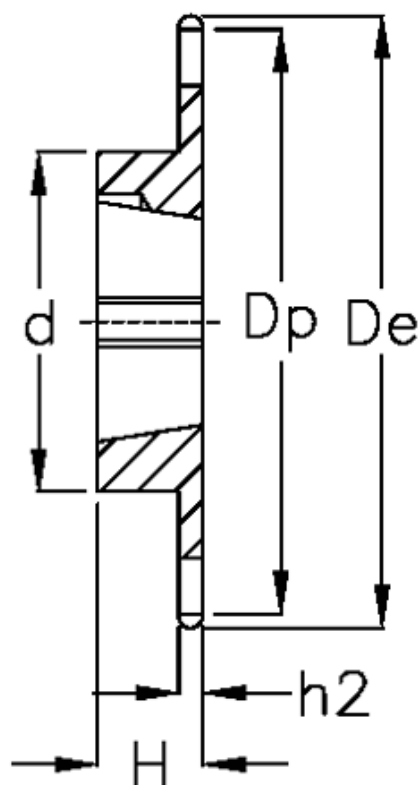

Article number: 616031009013

Description: Taperbored sprocket 20 B-1 Z=13 simplex
for bushing 2012

Measures

C	= 3.5
d	= 90
De	= 147.8
Dp	= 132.65
For bush	= 2012
For chain size	= 1 1/4" x 3/4"
For chain type	= 20 B-1
H	= 32

h1	= 18.5
Material	= Stål
Number of teeth	= 13